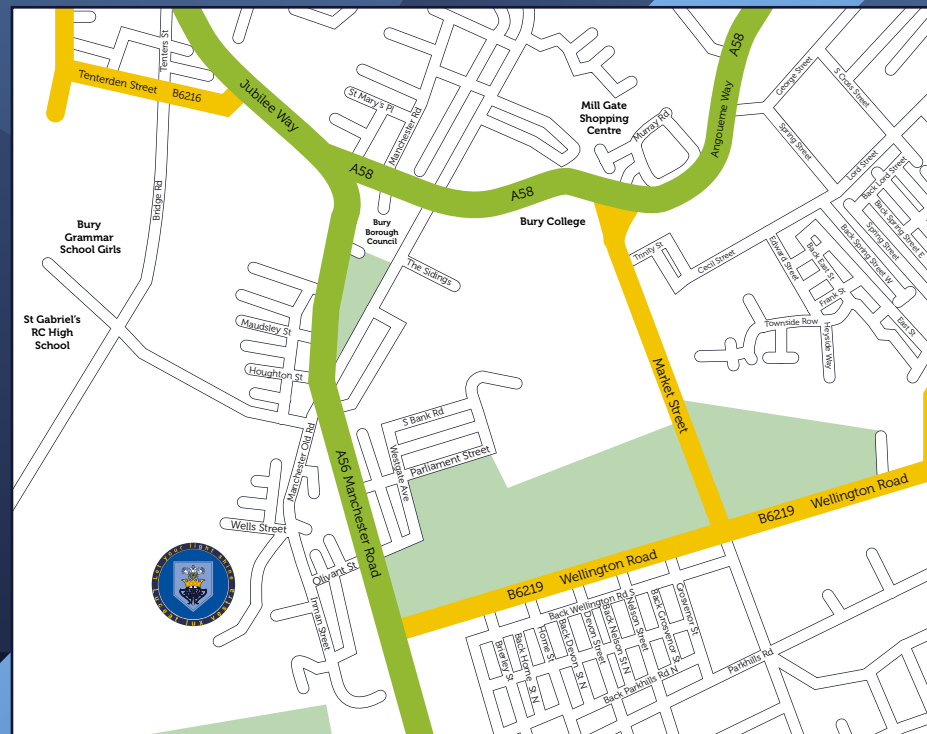

HOW TO FIND US

TRAVELLING FROM MANCHESTER

Heading along the A56 Manchester Road towards Bury, pass Holy Cross Sixth Form College (located on the right hand side of the road). Take the second road on the left, approx 300m after the college (Manchester Old Road). Follow the road down and take the third road on the right followed by an immediate left down Haslam Brow. Follow this road down to the end, go through the school gates and into the car park.

TRAVELLING FROM BURY TOWN CENTRE

From Bury town centre, head south along the A56 Manchester Road following signs for Whitefield and Prestwich. Go past the town hall and the large clock tower on the left hand side. Immediately after the pedestrian crossing take the next right (Manchester Old Road). Follow the road down and take the third road on the right followed by an immediate left down Haslam Brow. Follow this road down to the end, go through the school gates and into the car park.